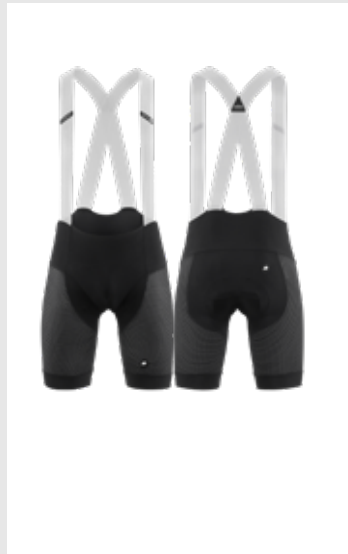

MILLE GT HALF SHORTS S11

BLACK SERIES
11.10.316.18

MILLE GT MEN'S INDOOR BIB SHORTS S11

BLACK SERIES
11.10.330.18

MILLE GTO BIB SHORTS S11

BLACK SERIES
11.10.318.18

MILLE GTO BIB SHORTS S11 LONG

BLACK SERIES
11.10.319.18