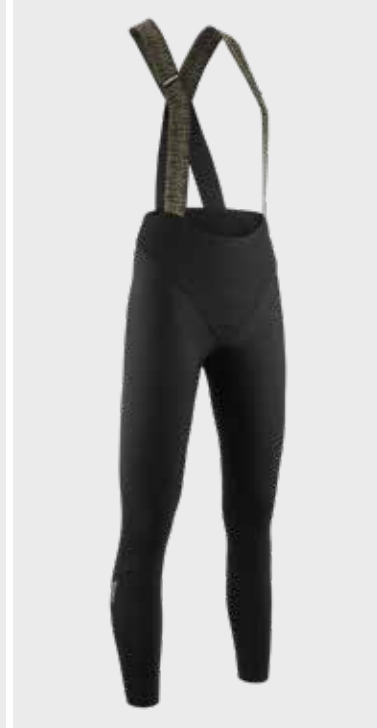

UMA GT
SUMMER HALF TIGHTS S11

MILLE GT WOMEN'S
SPRING FALL
BIB KNICKERS S11

UMA GT
SPRING FALL
BIB TIGHTS S11

UMA GTV
SPRING FALL
BIB TIGHTS S11

UMA GT
HASHOOGI
WINTER
BIB TIGHTS S11

UMA GT
EISENHERZ
ULTRAZ WINTER
BIB TIGHTS S11

CONSTRUCTION
AEPD S11
INCREASED COMFORT
HIPCLICK
ZEROPRESSURE WAIST
RAW CUT

TEXTILE
QUARTZ
SENS AIR
ULTRASOFT BREATHABILITY
ODORCONTROL
ANATOMIC 4-WAY MODULE

WEIGHT
150G (SIZE XS)

CONSTRUCTION
AEPD S11
ROLLBAR | X-FRAME
RAW CUT
ZEROPRESSURE WAIST

TEXTILE
POLAR
50% RECYCLED

WEIGHT
190G (SIZE XS)

CONSTRUCTION
AEPD S11 | ROLLBAR
X-FRAME
ZEROPRESSURE WAIST
RAW CUT

TEXTILE
POLAR | 50% RECYCLED
THERMOREGULATION
ODORCONTROL ANTIBACTERIAL

CONSTRUCTION
AEPD S11 | BISICLICK
LOUVRE TEC | X-FRAME
ZEROPRESSURE WAIST
REFLECTIVE

TEXTILE
CORE LIGHT
OSMOS LIGHT
COMFORT COMPRESSION
THERMOREGULATION
ECO WATER REPELLENT
ODORCONTROL ANTIBACTERIAL

WEIGHT
250G (SIZE MEDIUM)

CONSTRUCTION
AEPD S11 | ROLLBAR
X-FRAME
ZEROPRESSURE WAIST
SUNDECK TEC | REFLECTIVE

TEXTILE
RX EVO PLUS
THERMOREGULATION
ODORCONTROL ANTIBACTERIAL

WEIGHT
265G (SIZE MEDIUM)

CONSTRUCTION
AEPD S11
LOUVRE TEC | TWINDECK TEC
ROLLBAR | X-FRAME
RAW CUT

TEXTILE
SPHERE ULTRA
WINTERFOAM | RX EXTREME
STORMPROOF TEC
EX-THERMOREGULATION
ECO WATER REPELLENT
ODORCONTROL ANTIBACTERIAL

WEIGHT
347G (SIZE MEDIUM)