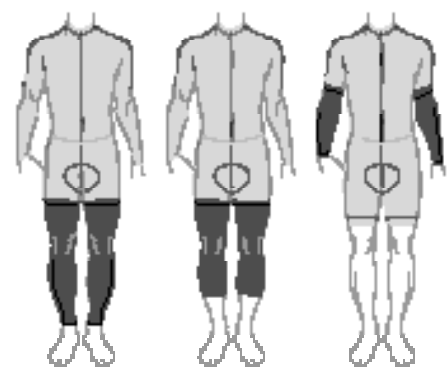

WITH AND WITHOUT ZIP

SIZES	(CM) - (IN)
Ø	36-39 / 4-6.5
I	40-43 / 7.5-9.5
II	44-47 / 10-12

SIZES	STANDARD SIZE
Ø	XS - S
I	M - L
II	XL - 3XL

FOR WARMERS AND PROTECTORS, MATCH YOUR STANDARD ASSOS APPAREL SIZE WITH THE CORRESPONDING NUMERAL. (IF YOU ARE BETWEEN SIZES AND HAVE A SLIM BUILD, WE RECOMMEND SIZING DOWN. IF YOU ARE BETWEEN SIZES AND HAVE A LARGER BUILD, WE RECOMMEND SIZING UP).