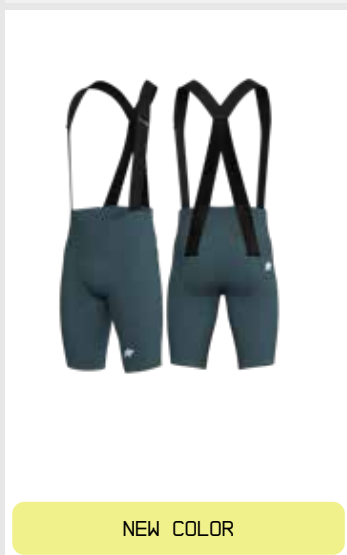

SILENT GREEN
11.10.317.6Y

NEW COLOR

BLACK SERIES
11.10.345.18