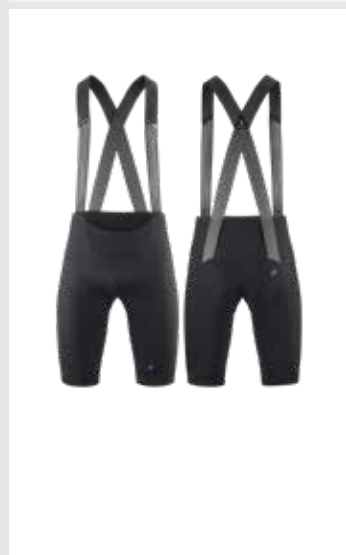

MILLE GTS MEN'S BIB SHORTS S11 EVO

COOL GREY
11.10.345.1V

NEW PRODUCT

MILLE GTS SPRING FALL BIB SHORTS S11

BLACK SERIES
11.10.301.18

MILLE GT HASHOOGI WINTER BIB TIGHTS S11

BLACK SERIES
11.14.302.18

MILLE GT EISENHERZ ULTRAZ WINTER BIB TIGHTS S11