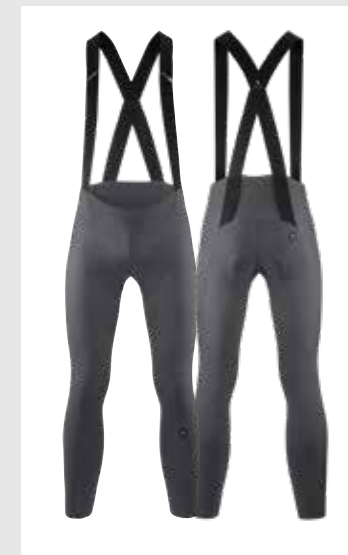

MILLE GT BIB SHORTS S11

WILD BROWN
11.10.317.3Y

MILLE GT SPRING FALL BIB TIGHTS S11

BLACK SERIES
11.14.310.18

MILLE GT SPRING FALL BIB TIGHTS S11

DEEP GREEN
11.14.310.6S

MILLE GT SPRING FALL BIB TIGHTS S11

ROBUST GREY
11.14.310.1U