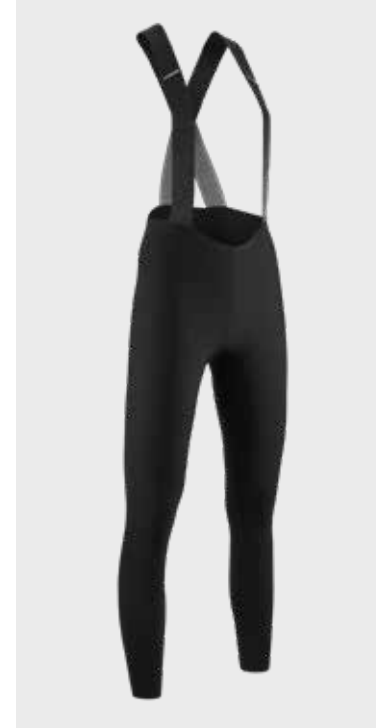

UMA GT
SUMMER HALF TIGHTS S11

MILLE GT WOMEN'S
SPRING FALL
BIB KNICKERS S11

UMA GT
SPRING FALL
BIB TIGHTS S11

UMA GTV
SPRING FALL
BIB TIGHTS S11

UMA GT
HASHOOGI
WINTER
BIB TIGHTS S11

UMA GT
EISENHERZ
ULTRAZ WINTER
BIB TIGHTS S11

CONSTRUCTION
AEPD S11
INCREASED COMFORT
HIPCLICK
ZEROPRESSURE WAIST
RAW CUT

TEXTILE
QUARTZ
SENS AIR
ULTRASOFT BREATHABILITY
ODORCONTROL
ANATOMIC 4-WAY MODULE

WEIGHT
150G (SIZE XS)

CONSTRUCTION
AEPD S11
ROLLBAR | X-FRAME
RAW CUT
ZEROPRESSURE WAIST

TEXTILE
POLAR
50% RECYCLED

WEIGHT
190G (SIZE XS)

CONSTRUCTION
AEPD S11 | ROLLBAR
X-FRAME
ZEROPRESSURE WAIST
RAW CUT

TEXTILE
POLAR | 50% RECYCLED
THERMOREGULATION
ODORCONTROL ANTIBACTERIAL

CONSTRUCTION
AEPD S11 | BISICLICK
LOUVRE TEC | X-FRAME
ZEROPRESSURE WAIST
REFLECTIVE

TEXTILE
CORE LIGHT
OSMOS LIGHT
COMFORT COMPRESSION
THERMOREGULATION
ECO WATER REPELLENT
ODORCONTROL ANTIBACTERIAL

WEIGHT
250G (SIZE MEDIUM)

CONSTRUCTION
AEPD S11 | ROLLBAR
X-FRAME
ZEROPRESSURE WAIST
SUNDECK TEC | REFLECTIVE

TEXTILE
RX EVO PLUS
THERMOREGULATION
ODORCONTROL ANTIBACTERIAL

WEIGHT
265G (SIZE MEDIUM)

CONSTRUCTION
AEPD S11
LOUVRE TEC | TWINDECK TEC
ROLLBAR | X-FRAME
RAW CUT

TEXTILE
SPHERE ULTRA
WINTERFOAM | RX EXTREME
STORMPROOF TEC
EX-THERMOREGULATION
ECO WATER REPELLENT
ODORCONTROL ANTIBACTERIAL

WEIGHT
347G (SIZE MEDIUM)