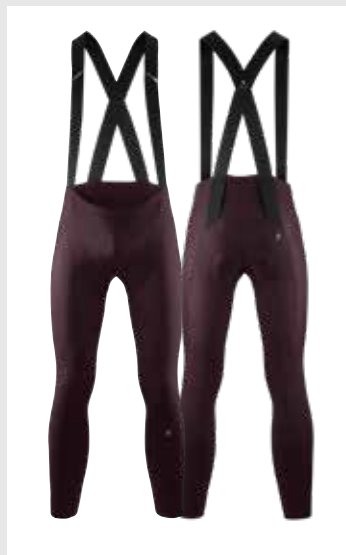

ENDURANCE THERMOBOOSTER BIB TIGHTS S11 NO INSERT

MULBERRY BROWN
11.14.310.3Z