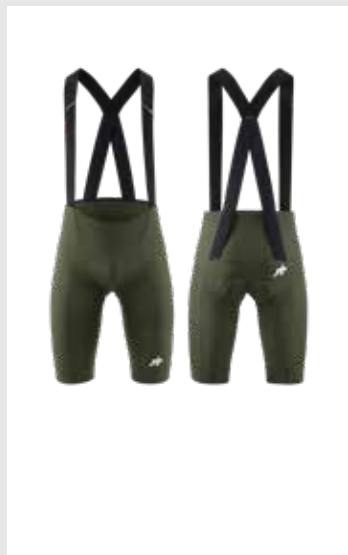

MILLE GT MEN'S SPRING FALL BIB KNICKERS S11

BLACK SERIES
11.12.332.18

MILLE GT BIB SHORTS S11

BLACK SERIES
11.10.317.18

MILLE GT BIB SHORTS S11

MOSS GREEN
11.10.317.6T

MILLE GT BIB SHORTS S11

BURGUNDY RED
11.10.317.4U