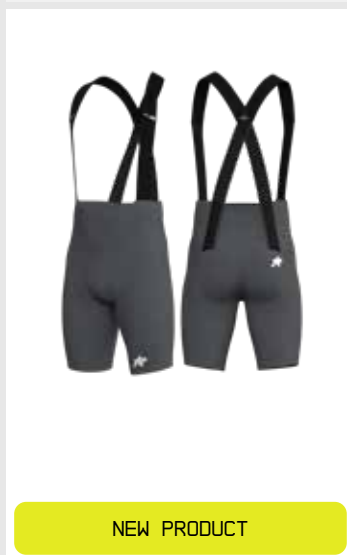

NEW PRODUCT

BLACK SERIES
11.10.301.18