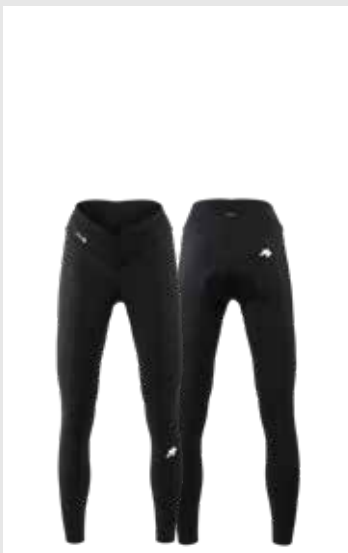

UMA GT BIB SHORTS S11

UMA GT BIB SHORTS S11

BLACK SERIES
12.14.324.18

MILLE GT WOMEN'S
INDOOR BIB SHORTS S11