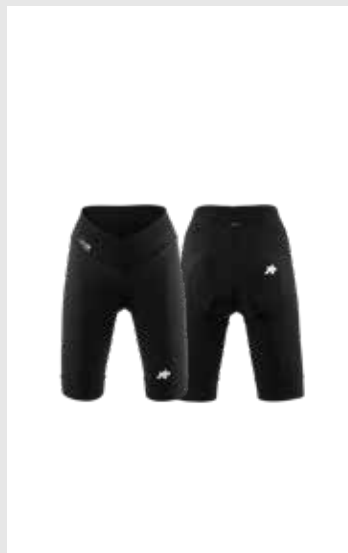

UMA GT BIB SHORTS S11

BLACK SERIES
12.10.321.18

UMA GT
SUMMER HALF TIGHTS S11