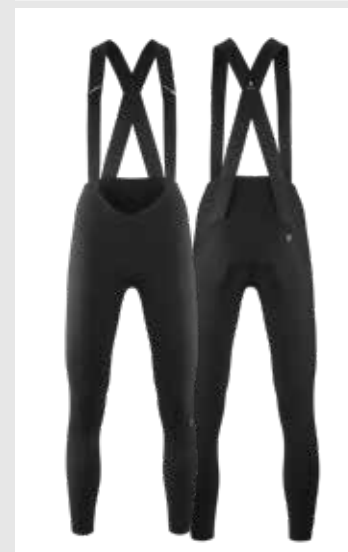

UMA GT HASHOOGI
WINTER BIB TIGHTS S11

BLACK SERIES
12.14.311.18