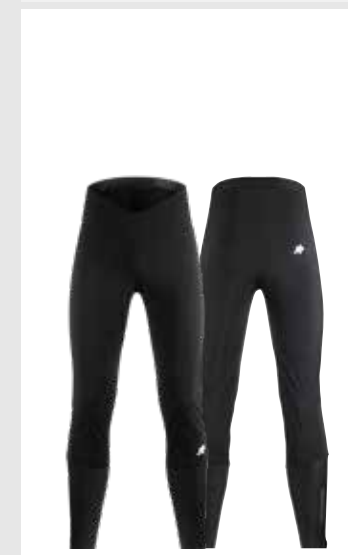

BLACK SERIES
13.14.334.18