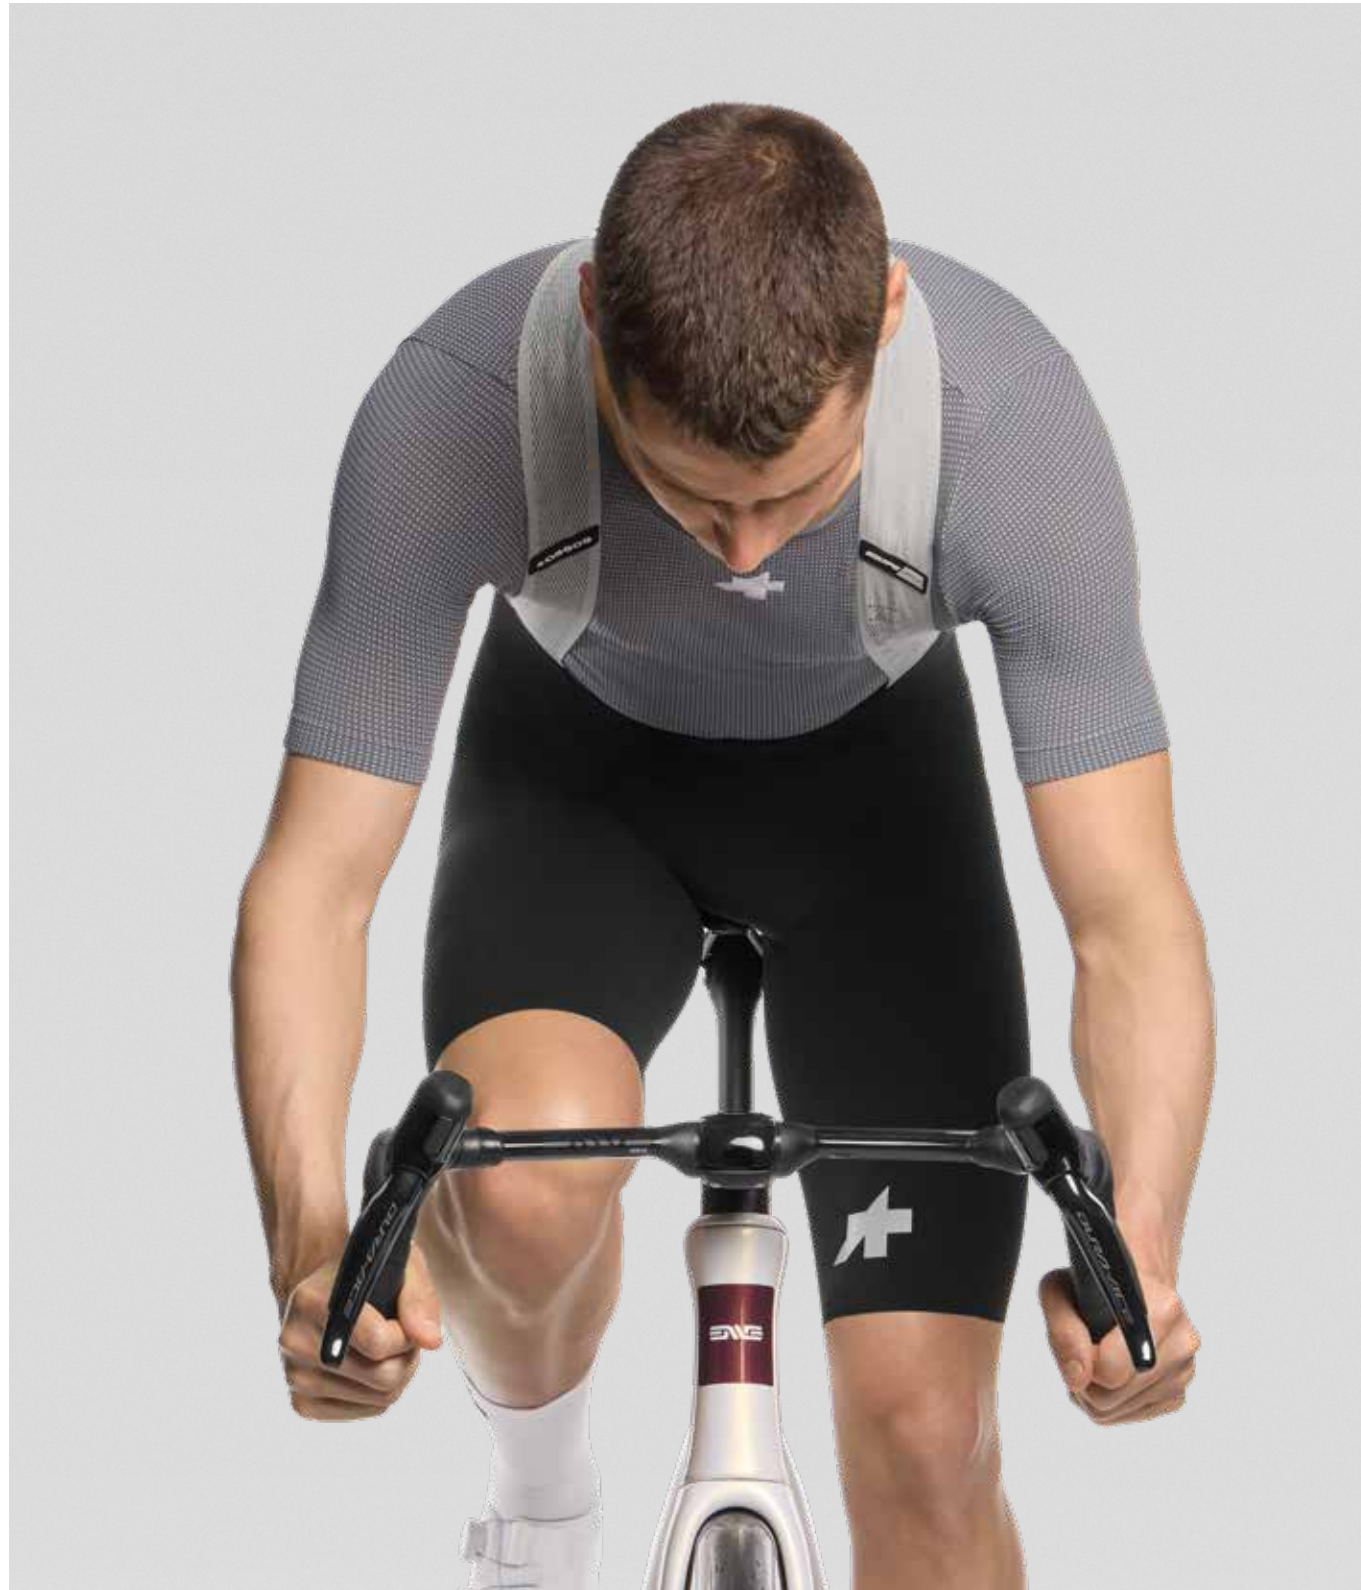

BODY INSULATOR

MEN MEN'S SUMMER NS SKIN LAYER P3 / SS SKIN LAYER P3
WOMEN WOMEN'S SUMMER NS SKIN LAYER P3 / SS SKIN LAYER P3

SIZES
CLIMACODE
REPLACES

Ø I II
1/3 SUMMER
SUMMER NS/SS
SKIN LAYER P1 (MEN)
WOMEN'S SUMMER NS/SS
SKIN LAYER P1 (WOMEN)

MEN

WHITE SERIES P11.40.474.58
ACTIVE GREY P11.40.474.1K

WOMEN

WHITE SERIES P12.40.475.58
ACTIVE GREY P12.40.475.1K

Ø1
CIRCULAR SEAMLESS CONSTRUCTION
FOR FRICTIONLESS
NEXT-TO-SKIN COMFORT