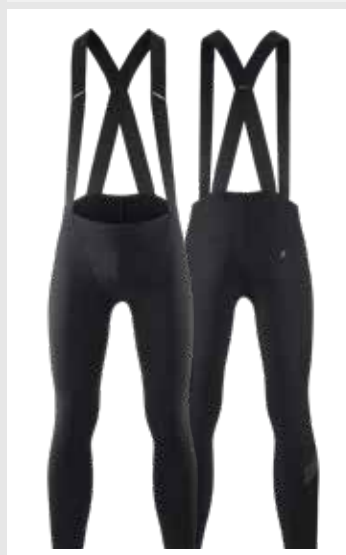

BLACK SERIES
11.14.276.18

MILLE GT SHELL PANTS S11

BLACK SERIES
13.14.334.18

ENDURANCE THERMOBOOSTER BIB TIGHTS S11 NO INSERT

BLACK SERIES
11.14.303.18

NEW PRODUCT

MILLE GT
HALF SHORTS S11

MILLE GT
BIB SHORTS S11