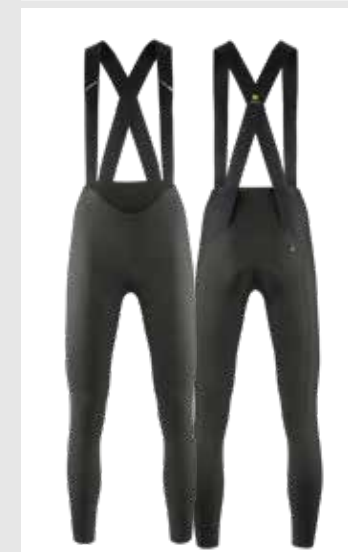

UMA GT EISENHERZ
UZ WINTER BIB TIGHTS S11

DEEP GREEN
12.14.311.6S