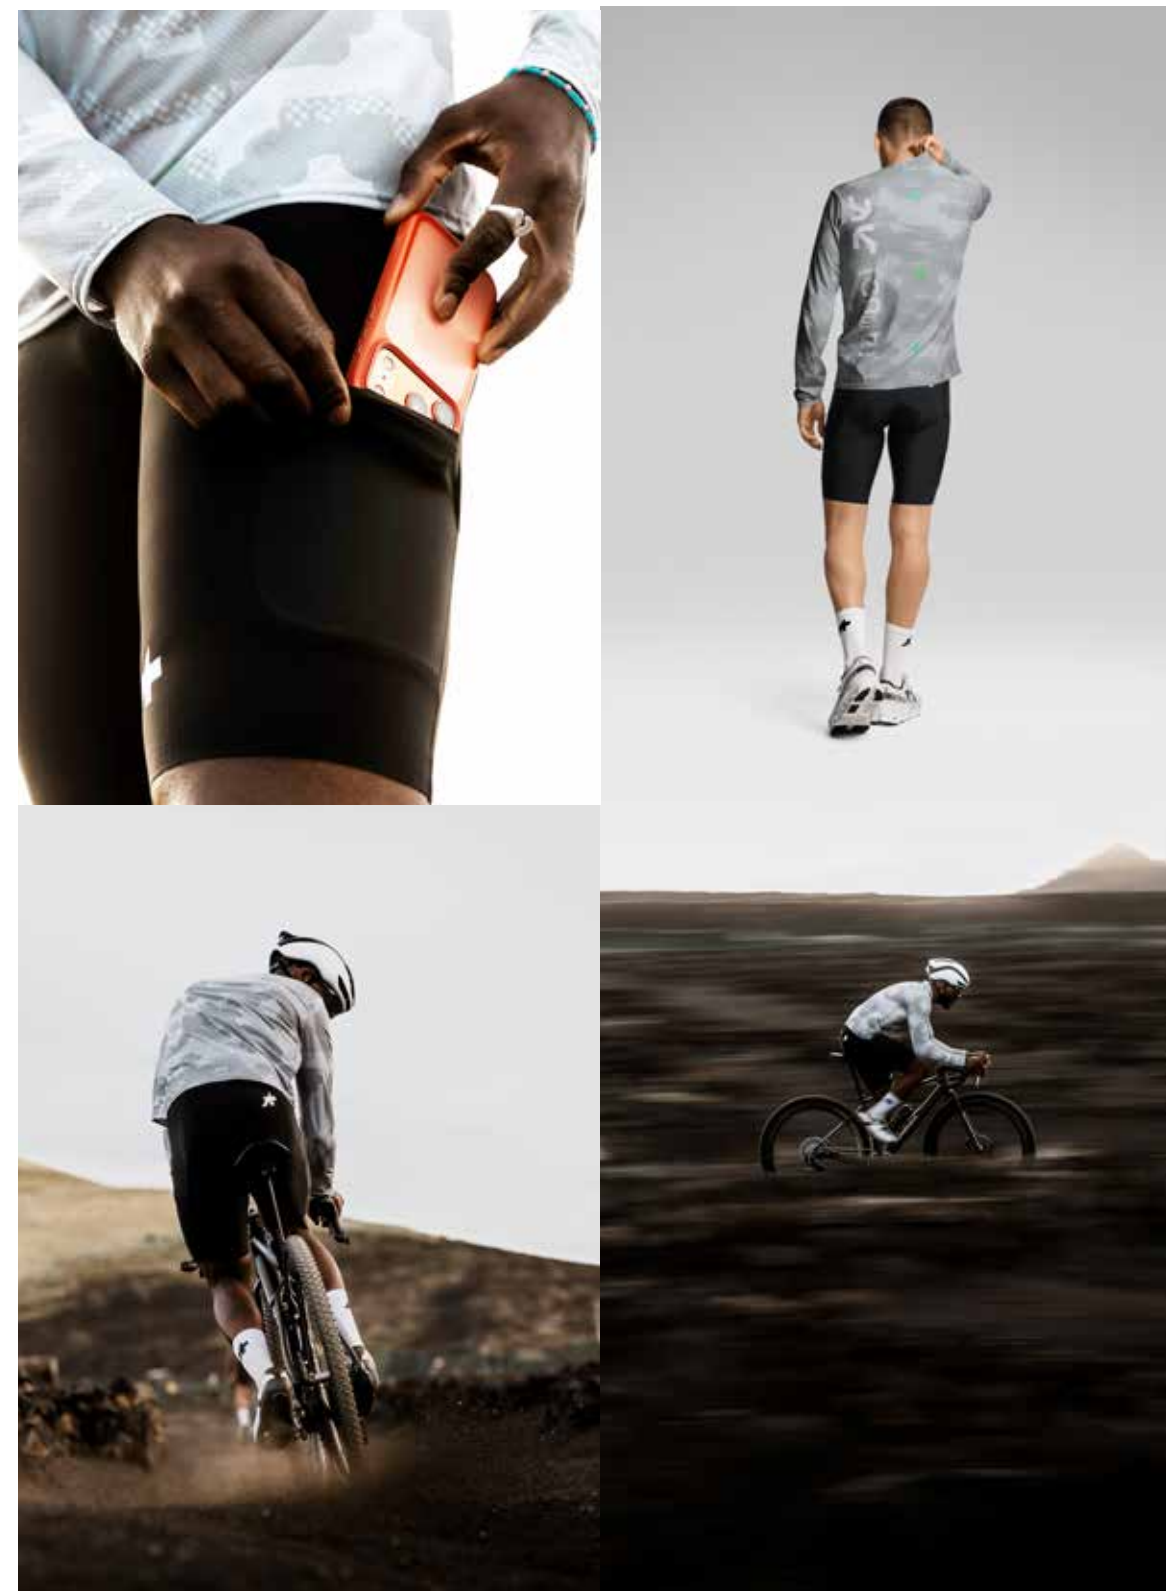

LOOK'S SPECS

TACTICA KIESKÖNIG
MEN'S BIB SHORTS T5

TACTICA
LS T-SHIRT T5 STORM 76

■ BLACK SERIES
51.10.153.18

■ HILL GREY
51.24.236.11