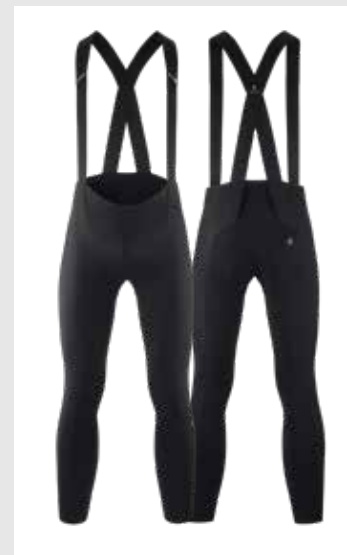

MILLE GT HASHOOGI WINTER BIB TIGHTS S11

BLACK SERIES
11.14.310.18