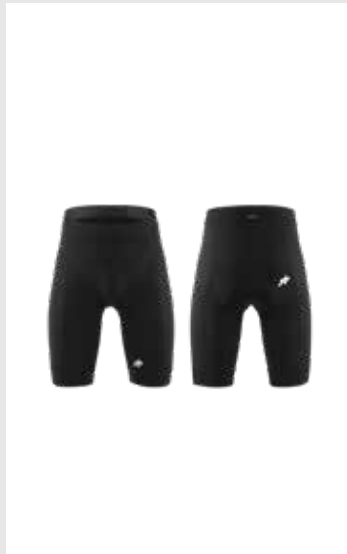

MILLE GT HALF SHORTS S11

BLACK SERIES
11.10.316.18

MILLE GT MEN'S INDOOR BIB SHORTS S11

BLACK SERIES
11.10.330.18

MILLE GTO BIB SHORTS S11

BLACK SERIES
11.10.318.18

MILLE GTO BIB SHORTS S11 LONG

BLACK SERIES
11.10.319.18