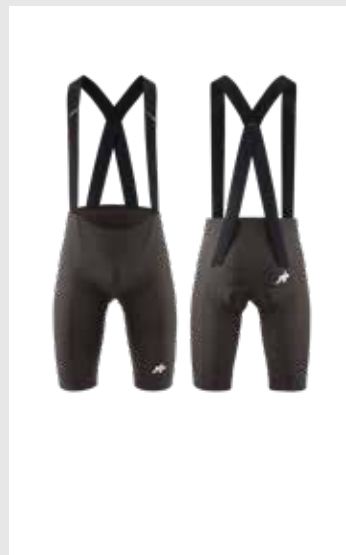

MILLE GTS SPRING FALL BIB SHORTS S11

WILD BROWN
11.10.317.3Y