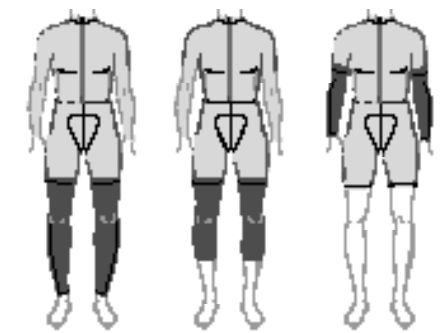

WITH AND WITHOUT ZIP

SIZES	(CM) - (IN)
Ø	36-39 / 4-6.5
I	40-43 / 7.5-9.5
II	44-47 / 10-12

SIZES	STANDARD SIZE
Ø	XS - S
I	M - L
II	XL - 3XL

FOR WARMERS AND PROTECTORS, MATCH YOUR STANDARD ASSOS APPAREL SIZE WITH THE CORRESPONDING NUMERAL. (IF YOU ARE BETWEEN SIZES AND HAVE A SLIM BUILD, WE RECOMMEND SIZING DOWN. IF YOU ARE BETWEEN SIZES AND HAVE A LARGER BUILD, WE RECOMMEND SIZING UP).