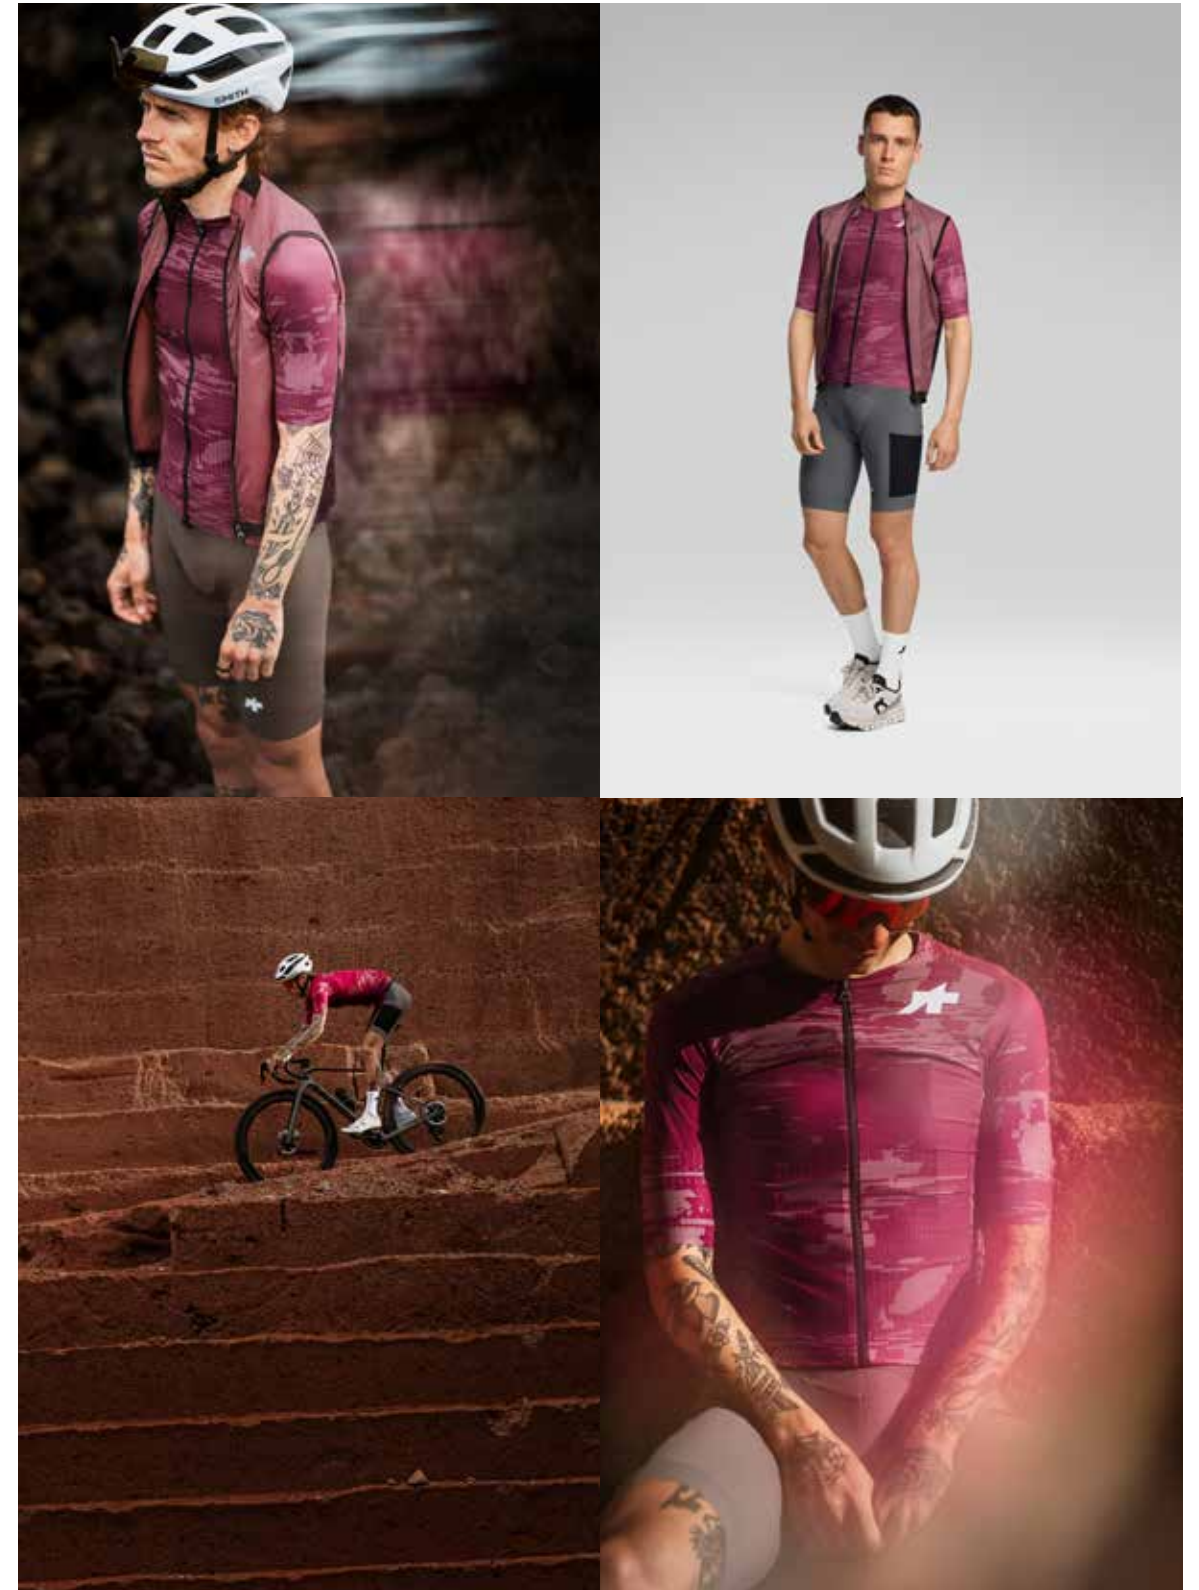

LOOK'S SPECS

TACTICA KIESKÄFER
BIB SHORTS TS

TACTICA MEN'S
JERSEY TS EVO CHAOS CODING

MILLE GT WIND VEST S11

MILLE GT BIB SHORTS S11

TACTICA MEN'S
JERSEY TS EVO CHAOS CODING

MILLE GT WIND VEST S11

ROBUST GREY
51.10.136.1U

SOLID CLAY
51.20.237.3K

SOLID CLAY
11.34.433.3K

WILD BROWN
11.10.317.3Y

SOLID CLAY
51.20.237.3K

SOLID CLAY
11.34.433.3K