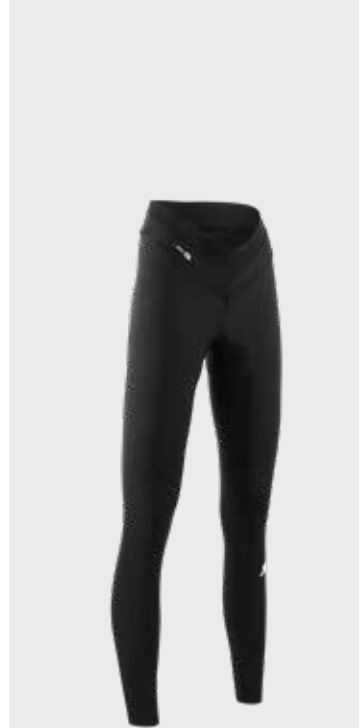

UMA GT
SUMMER HALF TIGHTS S11

MILLE GT WOMEN'S
SPRING FALL
BIB KNICKERS S11

UMA GT
SPRING FALL
BIB TIGHTS S11

UMA GTV
SPRING FALL
BIB TIGHTS S11

UMA GT
HASHOOGI
WINTER
BIB TIGHTS S11

UMA GT
EISENHERZ
ULTRAZ WINTER
BIB TIGHTS S11

CONSTRUCTION
AEPD S11
INCREASED COMFORT
HIPCLICK
ZEROPRESSURE WAIST
RAW CUT

TEXTILE
QUARTZ
SENS AIR
ULTRASOFT BREATHABILITY
ODORCONTROL
ANATOMIC 4-WAY MODULE

WEIGHT
150G (SIZE XS)

CONSTRUCTION
AEPD S11
ROLLBAR | X-FRAME
RAW CUT
ZEROPRESSURE WAIST

TEXTILE
POLAR
50% RECYCLED

WEIGHT
190G (SIZE XS)

CONSTRUCTION
AEPD S11 | ROLLBAR
X-FRAME
ZEROPRESSURE WAIST
RAW CUT

TEXTILE
POLAR | 50% RECYCLED
THERMOREGULATION
ODORCONTROL ANTIBACTERIAL

CONSTRUCTION
AEPD S11 | BISICLICK
LOUVRE TEC | X-FRAME
ZEROPRESSURE WAIST
REFLECTIVE

TEXTILE
CORE LIGHT
OSMOS LIGHT
COMFORT COMPRESSION
THERMOREGULATION
ECO WATER REPELLENT
ODORCONTROL ANTIBACTERIAL

WEIGHT
250G (SIZE MEDIUM)

CONSTRUCTION
AEPD S11 | ROLLBAR
X-FRAME
ZEROPRESSURE WAIST
SUNDECK TEC | REFLECTIVE

TEXTILE
RX EVO PLUS
THERMOREGULATION
ODORCONTROL ANTIBACTERIAL

WEIGHT
265G (SIZE MEDIUM)

CONSTRUCTION
AEPD S11
LOUVRE TEC | TWINDECK TEC
ROLLBAR | X-FRAME
RAW CUT

TEXTILE
SPHERE ULTRA
WINTERFOAM | RX EXTREME
STORMPROOF TEC
EX-THERMOREGULATION
ECO WATER REPELLENT
ODORCONTROL ANTIBACTERIAL

WEIGHT
347G (SIZE MEDIUM)