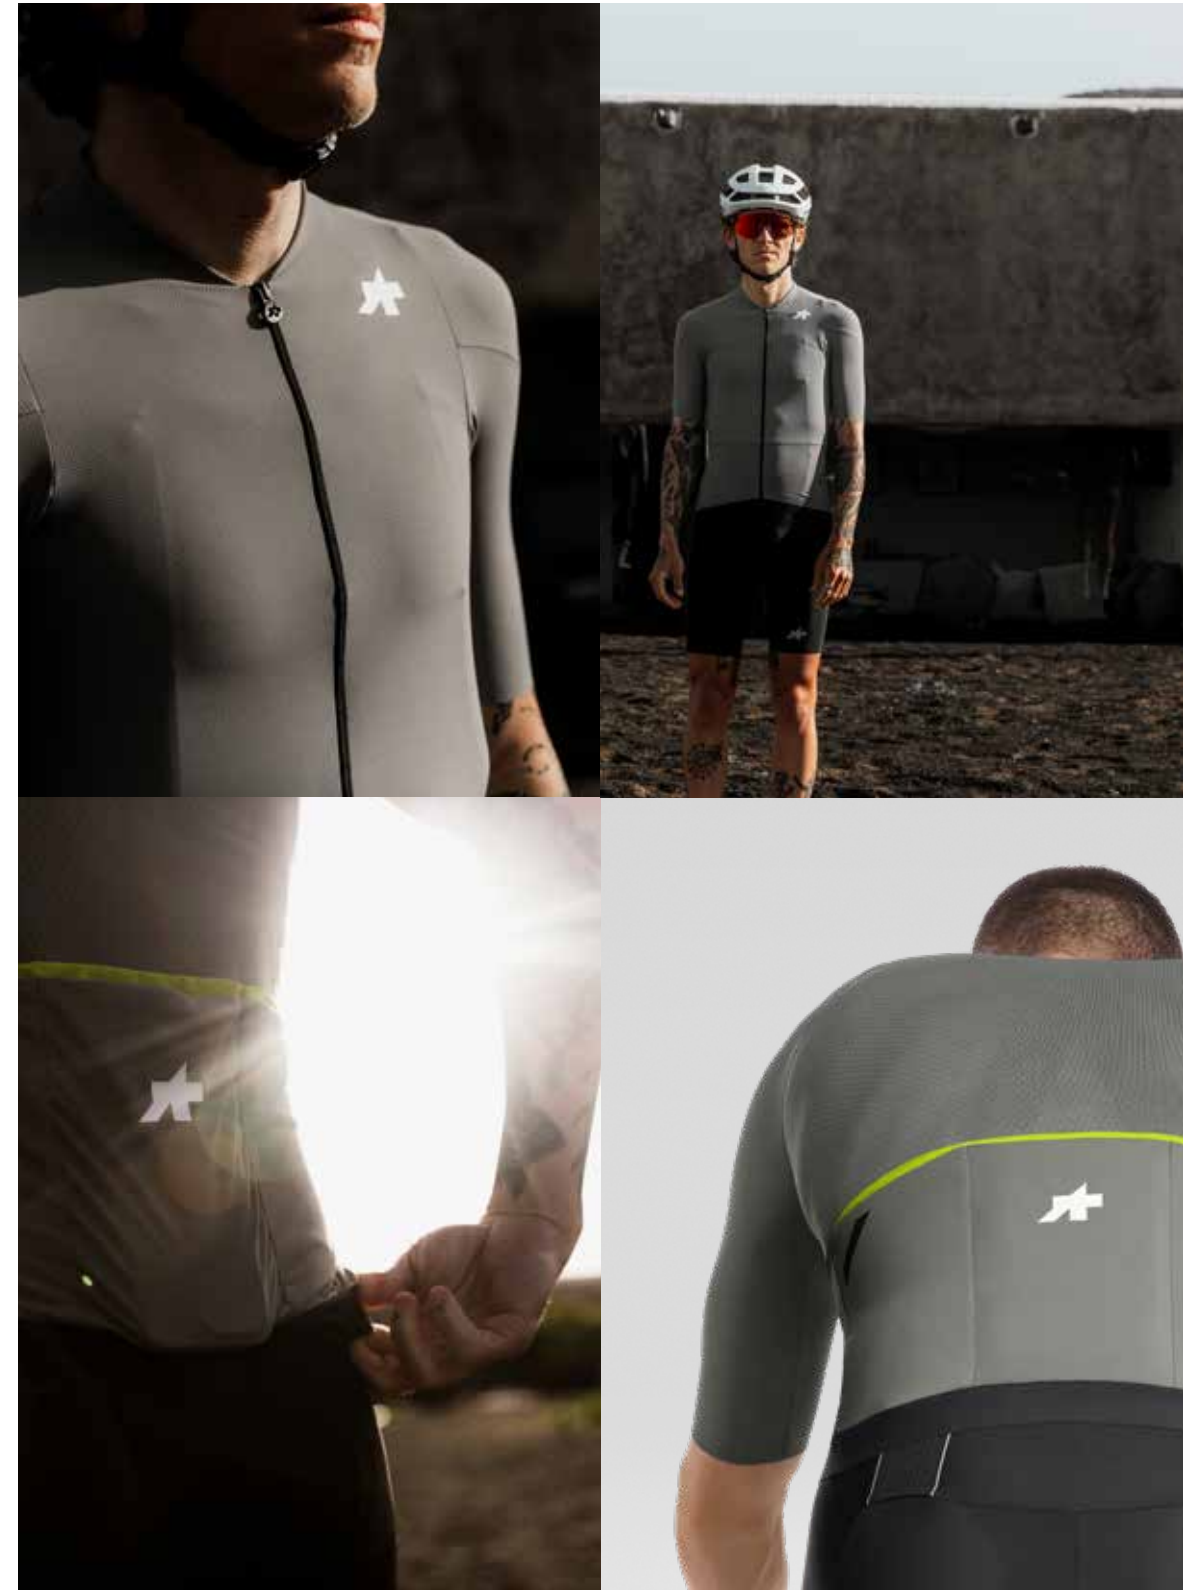

LOOK'S SPECS

MILLE GTS
MEN'S BIB SHORTS S11 EVO

■ BLACK SERIES
11.10.345.18

MILLE GTS
MEN'S JERSEY S11 EVO

■ EDGE GREEN
11.20.464.60