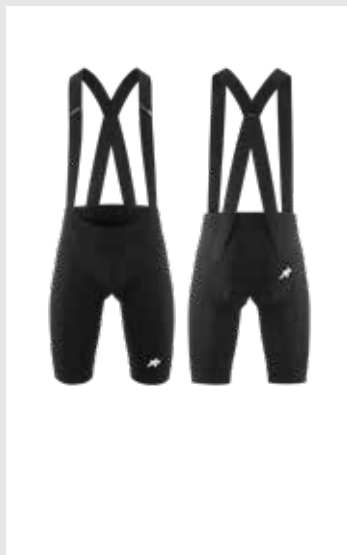

MILLE GT BIB SHORTS S11

BLACK SERIES
11.10.317.18