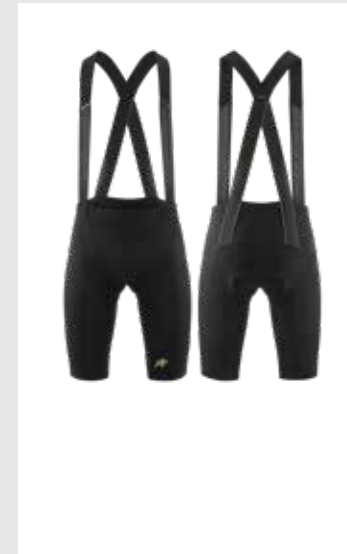

MILLE GT HALF SHORTS S11

BLACK SERIES
11.10.316.18

MILLE GT MEN'S INDOOR BIB SHORTS S11

BLACK SERIES
11.10.330.18

MILLE GTO BIB SHORTS S11

BLACK SERIES
11.10.318.18

MILLE GTO BIB SHORTS S11 LONG

BLACK SERIES
11.10.319.18