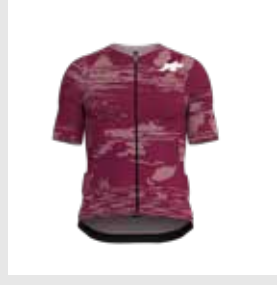

DYORA RSU
(HUMAN MAKINA)

- TURBO PINK

P. 160-163

TACTICA
(CHAOS CODING)

- TURBO BLACK
- SOLID CLAY

P. 168-171

TACTICA LAB
(PRIV A TEER)

- MONOCHROME SERIES