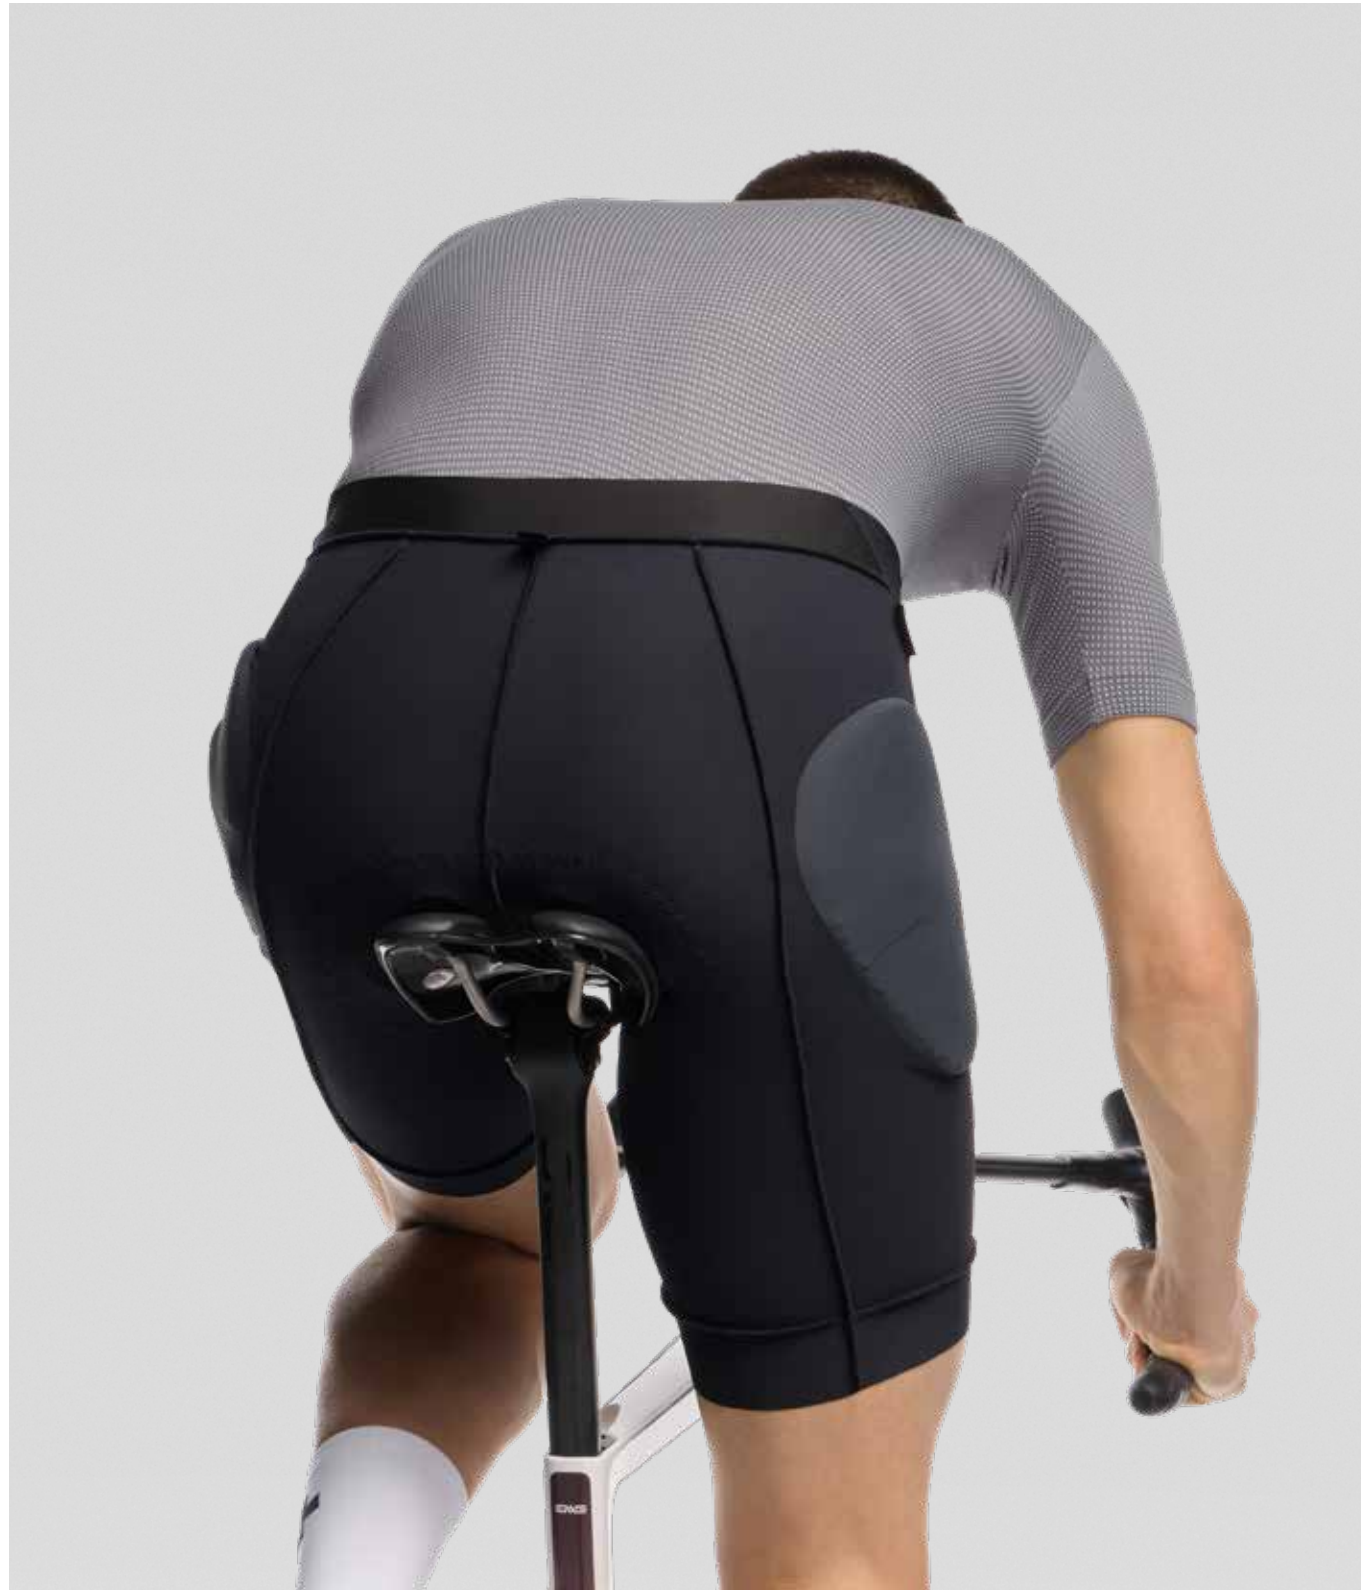

SHORTS

MEN
WOMEN

TACTICA IMPACTOR MEN'S LINER SHORTS T5
TACTICA IMPACTOR WOMEN'S LINER SHORTS T5

TEMPERATURE: +21°C / +70°F	FIT: ADVENTURE	INSERT: 9MM
RIDE INTENSITY		3/5
BREATHABILITY		5/5
QUICK DRY PROPERTIES		5/5
LEG LENGTH		SHORT

IT EXISTS BECAUSE

VERSATILITY IS CRITICAL WITH OFF-ROAD LAYERS, WHERE BREATHABILITY, COMFORT, AND A BIT OF EXTRA PROTECTION THAT ADAPTS TO CHANGING ENVIRONMENTS. OUR COLLECTION OF LINER SHORTS CONTINUES TO DELIVER ON ALL FRONTS, AND WITH THE NEW TACTICA IMPACTOR T5, IT'S BOOSTED WITH A MORE BREATHABLE, DURABLE TEXTILE, 9MM OFF-ROAD-TUNED INSERT, AND REFINED ANATOMICAL IMPACT PADS.

IT WORKS BECAUSE

TYPE.963 TEXTILE BOOSTS BREATHABILITY, DURABILITY, AND COMPRESSION, WHILE THE 9MM OFF-ROAD-TUNED INSERT ENSURES ULTRALIGHT SHOCK-ABSORBING SUPPORT ACROSS A RANGE OF SURFACES. NEW SIDE IMPACT PADS (REMOVABLE) PROVIDE ADDED PROTECTION ALONG THE THIGHS, WITH A REFINED SHAPE THAT MIRRORS YOUR ANATOMY THROUGHOUT THE PEDAL STROKE.

UPDATES FROM PREVIOUS MODEL

- + NEW TEXTILE - ENHANCED SUPPORT AND DURABILITY
- + NEW TACTICA T5 INSERT - SHOCK-ABSORBING SUPPORT
- + MORE ANATOMICAL IMPACT PADS - BODY-MAPPED COMFORT

OFF-ROAD COMFORT. ADAPTABLE PROTECTION.

SIZES: XS S M L XL 2XL 3XL (MEN)
CLIMACODE: 1/3 SUMMER
REPLACES: TRAIL TACTICA (WOMEN'S) LINER SHORTS HP T3

MEN
BLACK SERIES 51.10.149.18

WOMEN
BLACK SERIES 52.10.150.18