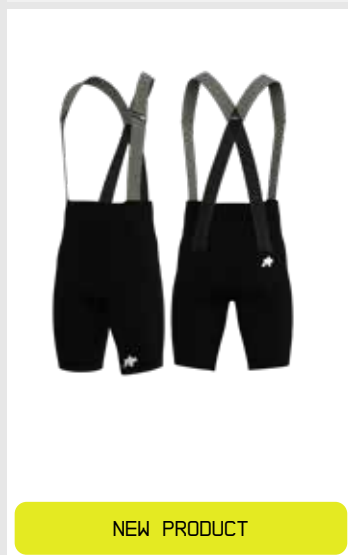

MILLE GT SPRING FALL BIB TIGHTS S11

MULBERRY BROWN
11.14.310.3Z

MILLE GT BIB SHORTS S11

SILENT GREEN
11.10.317.6Y

NEW COLOR

MILLE GTS MEN'S BIB SHORTS S11 EVO

BLACK SERIES
11.10.345.18

NEW PRODUCT