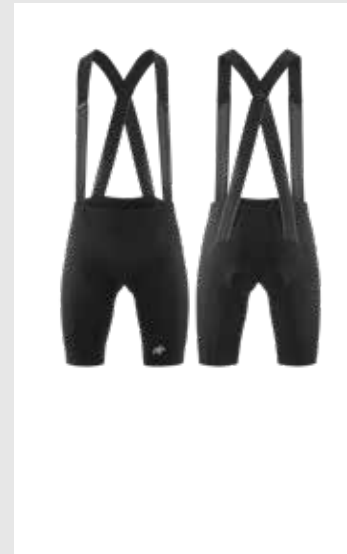

MILLE GT HALF SHORTS S11

BLACK SERIES
11.10.316.18

MILLE GT MEN'S INDOOR BIB SHORTS S11

BLACK SERIES
11.10.330.18

MILLE GTO BIB SHORTS S11

BLACK SERIES
11.10.318.18

MILLE GTO BIB SHORTS S11 LONG

BLACK SERIES
11.10.319.18