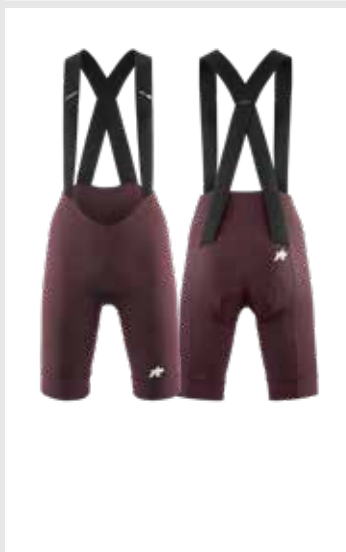

MOSS GREEN
12.10.322.6T

UMA GT BIB SHORTS S11

WILD BROWN
12.10.322.3Y

UMA GT BIB SHORTS S11

BURGUNDY RED
12.10.322.4U

MILLE GT WOMEN'S
SPRING FALL BIB KNICKERS
S11

BLACK SERIES
12.12.333.18

UMA GT
SPRING FALL BIB TIGHTS S11