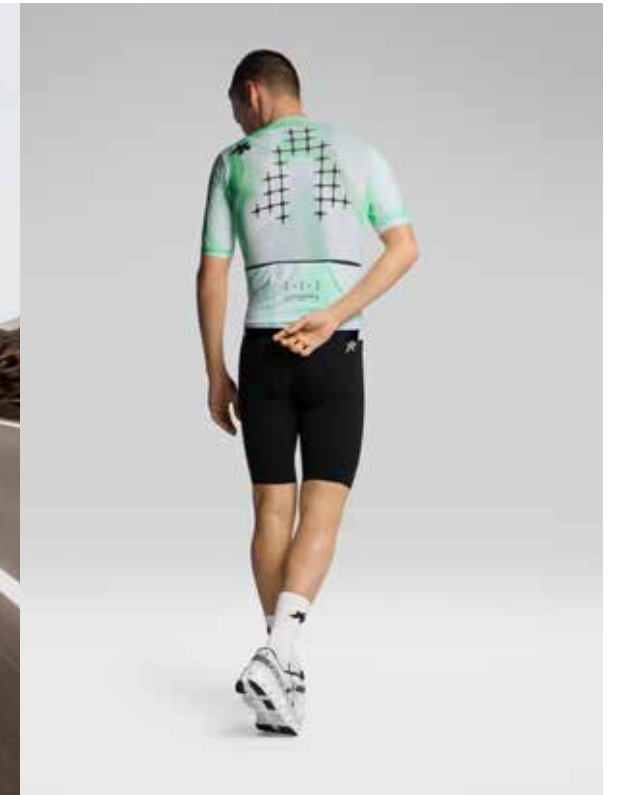

CAMPAIGN MAY 2027

LOOK'S SPECS

EQUIPE RSR
MEN'S BIB SHORTS S11 EVO

BLACK SERIES
11.10.350.18

EQUIPE RSR FENOO
MEN'S JERSEY S11 EXO SPD

VIPER GREEN
11.20.477.6U