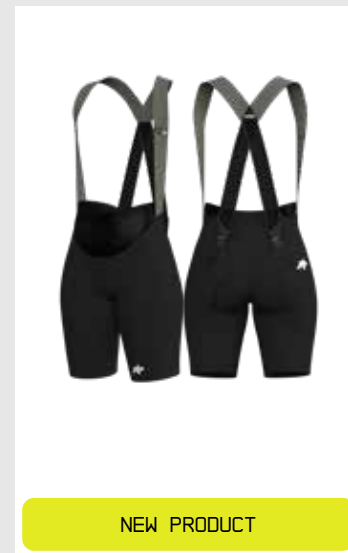

UMA GT
SPRING FALL BIB TIGHTS S11

BLACK SERIES
12.10.346.18

NEW PRODUCT

MILLE GTS WOMEN'S
BIB SHORTS S11

COOL GREY
12.10.346.1U