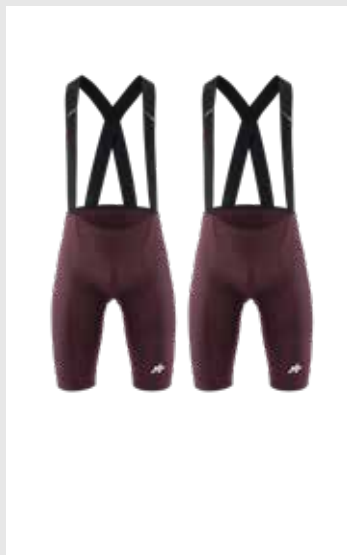

MILLE GT MEN'S SPRING FALL BIB KNICKERS S11

BLACK SERIES
11.12.332.18

MILLE GT BIB SHORTS S11

BLACK SERIES
11.10.317.18

MILLE GT BIB SHORTS S11

MOSS GREEN
11.10.317.6T

MILLE GT BIB SHORTS S11

BURGUNDY RED
11.10.317.4U