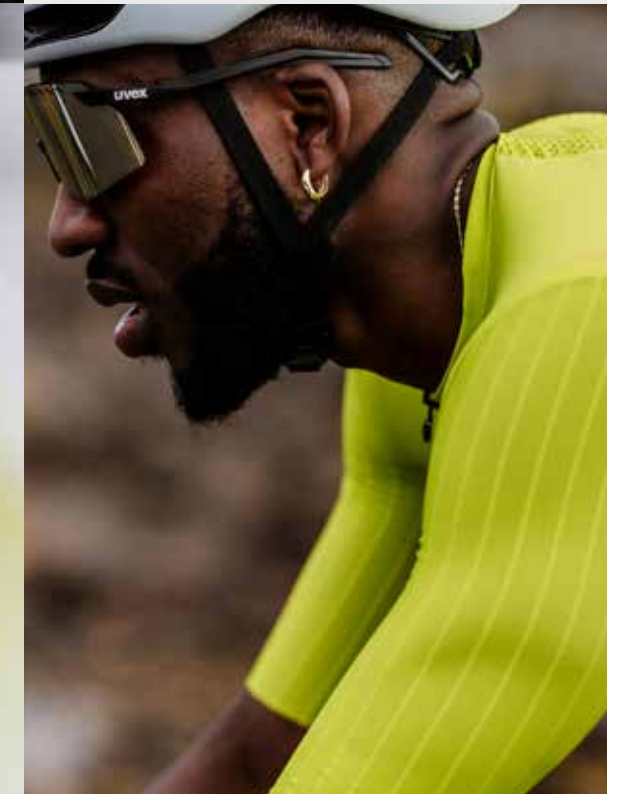

LOOK'S SPECS

EQUIPE R
BIB SHORTS S11

■ ROBUST GREY
11.10.290.1U

EQUIPE RS
PROLAB MEN'S JERSEY S11

■ COLLECTIVE YELLOW
11.20.471.9J