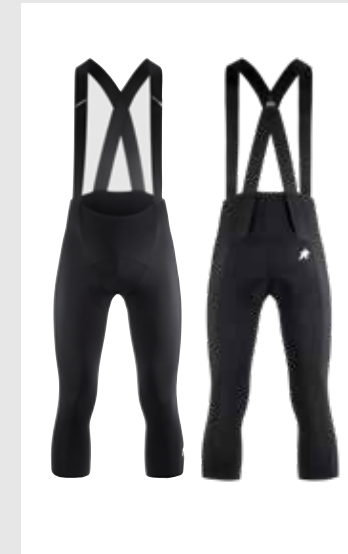

MILLE GT SPRING FALL BIB TIGHTS S11

MILLE GT SPRING FALL BIB TIGHTS S11

BLACK SERIES
11.12.332.18