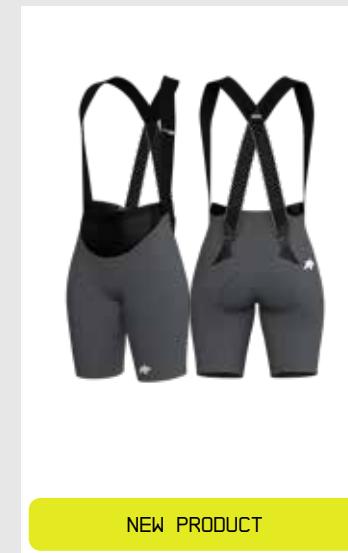

UMA GT
SPRING FALL BIB TIGHTS S11

UMA GT
SPRING FALL BIB TIGHTS S11

NEW PRODUCT

BLACK SERIES
12.10.322.18