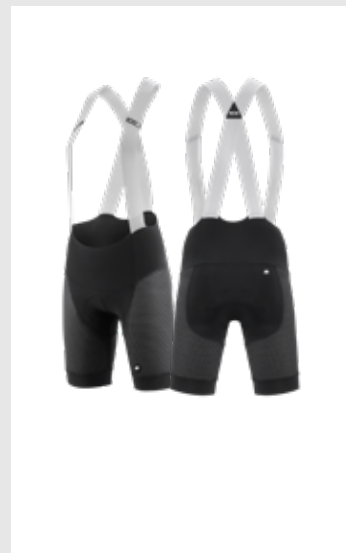

UMA GT
HALF SHORTS S11 LONG

BLACK SERIES
12.10.321.18

UMA GT
SUMMER HALF TIGHTS S11

BLACK SERIES
12.14.324.18

MILLE GT WOMEN'S
INDOOR BIB SHORTS S11

BLACK SERIES
12.10.331.18

MILLE GTS WOMEN'S
BIB SHORTS S11