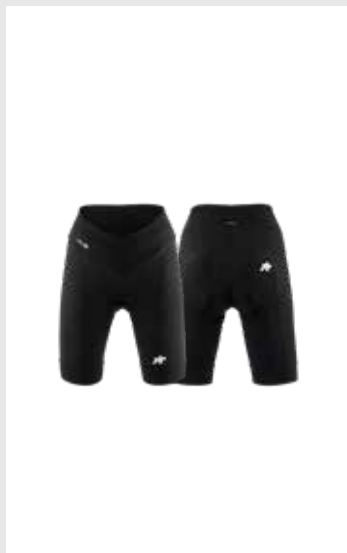

WISTERIA VIOLET
12.24.452.4W

MILLE GT WOMEN'S ULTRAZ WINTER JACKET S11 EVO

BLACK SERIES
12.30.443.18

MILLE GTS STURMPRINZ RAIN JACKET S11

FANATIC SILVER
13.32.447.10

UMA GT
HALF SHORTS S11 SHORT

BLACK SERIES
12.10.320.18